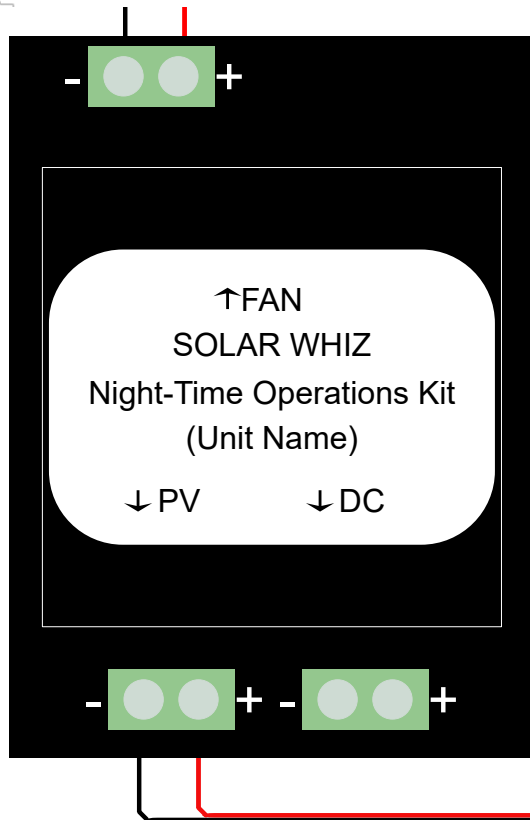

# Night Operations - Commercial Wiring Diagram

Fan Body

Solar Panel