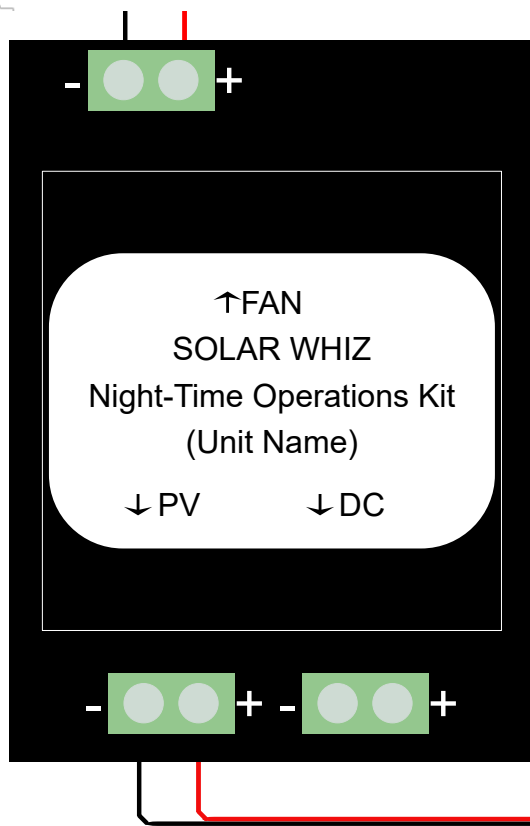

# Night Operations - Commercial Wiring Diagram

Fan Body

Solar Panel