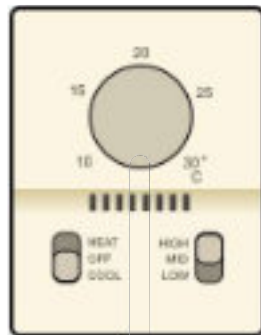

Thermostat - Commercial Wiring Diagram

Remove **RED WIRE** that originally connects terminal 2 and 3 and replace with thermostat as shown in diagram

Fan Body

Located on fan motor arm

Terminal Block

(TO MOTOR)

Solar Panel

Thermostat - Commercial Wiring Diagram

Remove **RED WIRE** that originally connects terminal 2 and 3 and replace with thermostat as shown in diagram

Fan Body

Located on fan motor arm

Terminal Block