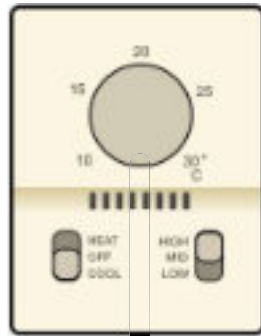

Thermostat - Commercial Wiring Diagram

Remove **RED WIRE** that originally connects terminal 2 and 3 and replace with thermostat as shown in diagram

Fan Body

Located on fan motor arm

Terminal Block

(TO MOTOR)

Solar Panel

Thermostat - Commercial Wiring Diagram

Remove **RED WIRE** that originally connects terminal 2 and 3 and replace with thermostat as shown in diagram

Fan Body

Located on fan motor arm

Terminal Block