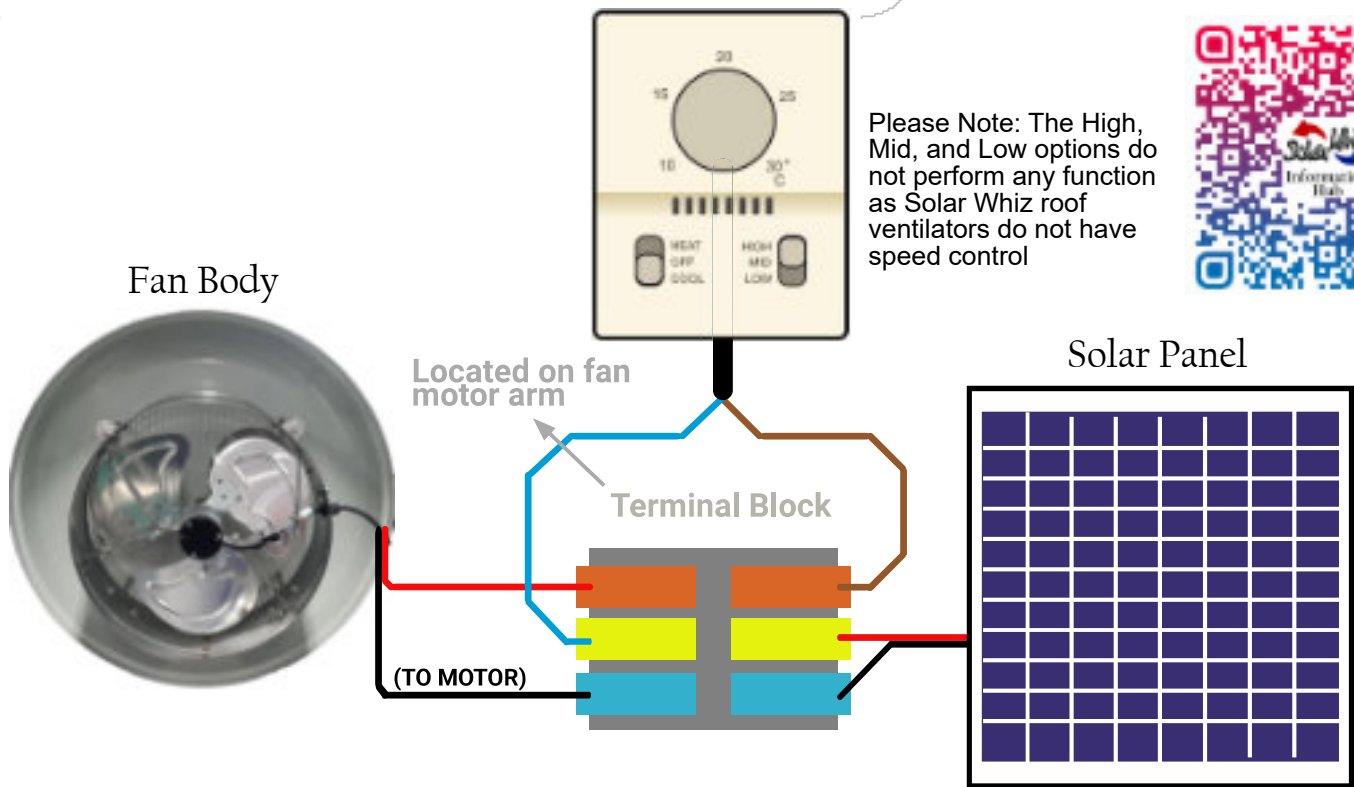

# Analogue Thermostat - Commercial Wiring Diagram

Please Note: The High, Mid, and Low options do not perform any function as Solar Whiz roof ventilators do not have speed control