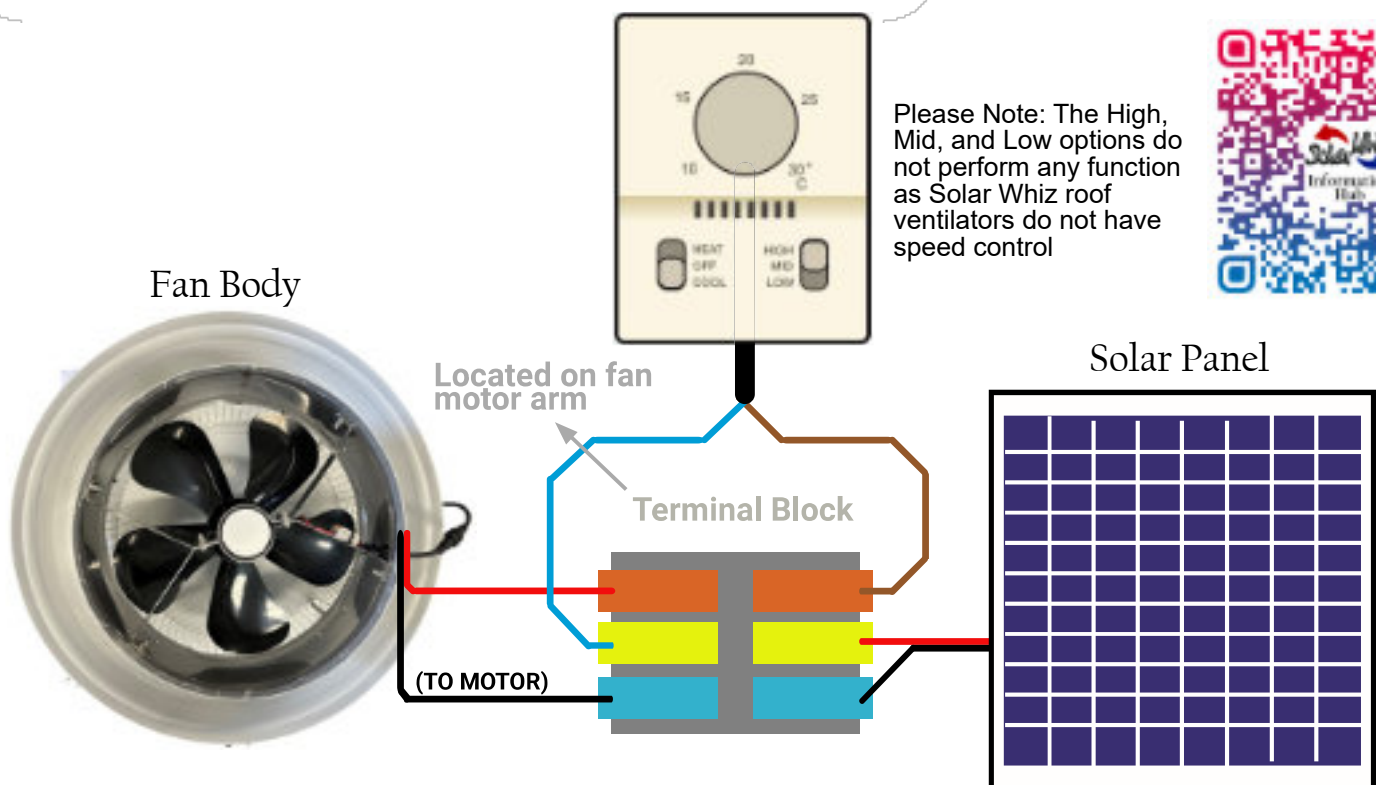

# Analogue Thermostat - Residential Wiring Diagram

Please Note: The High, Mid, and Low options do not perform any function as Solar Whiz roof ventilators do not have speed control