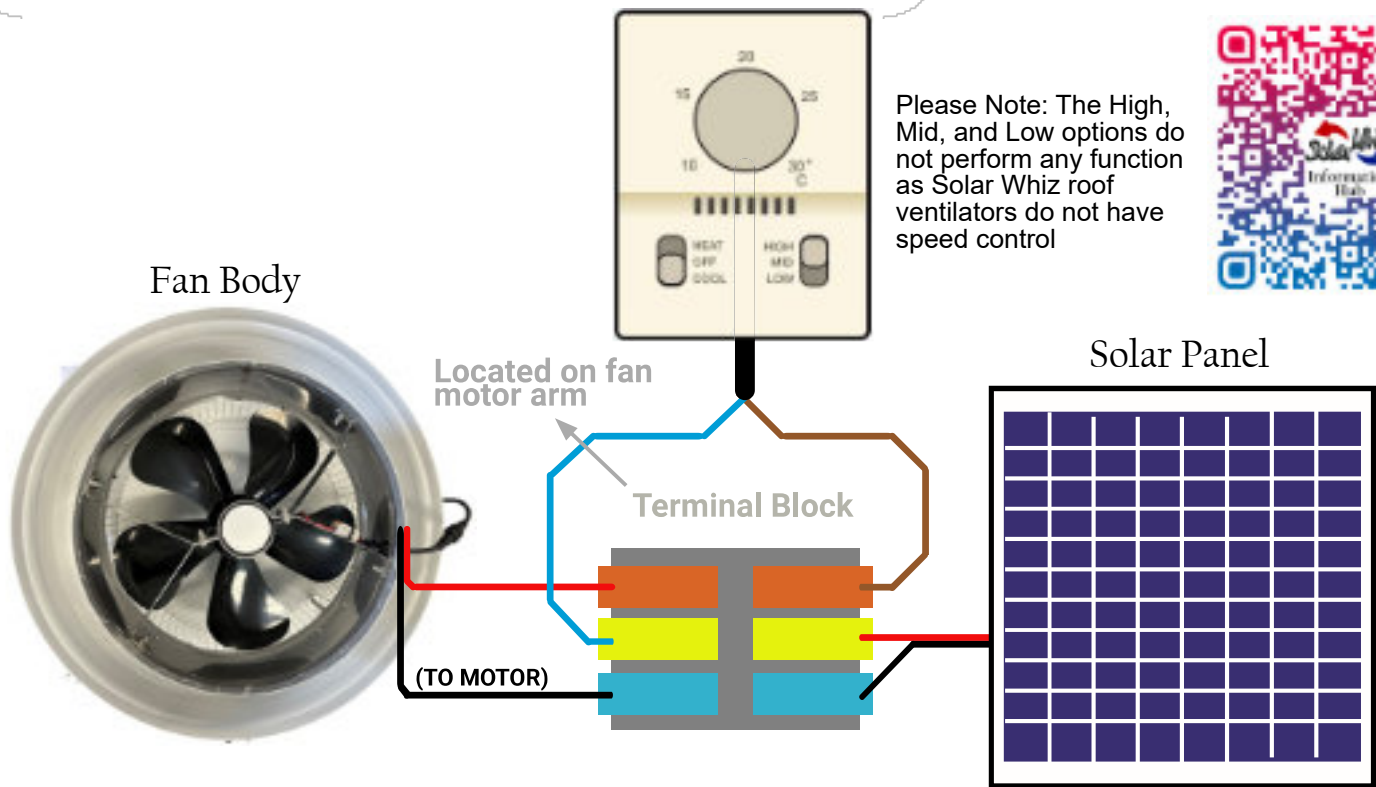

# Analogue Thermostat - Residential Wiring Diagram

Please Note: The High, Mid, and Low options do not perform any function as Solar Whiz roof ventilators do not have speed control