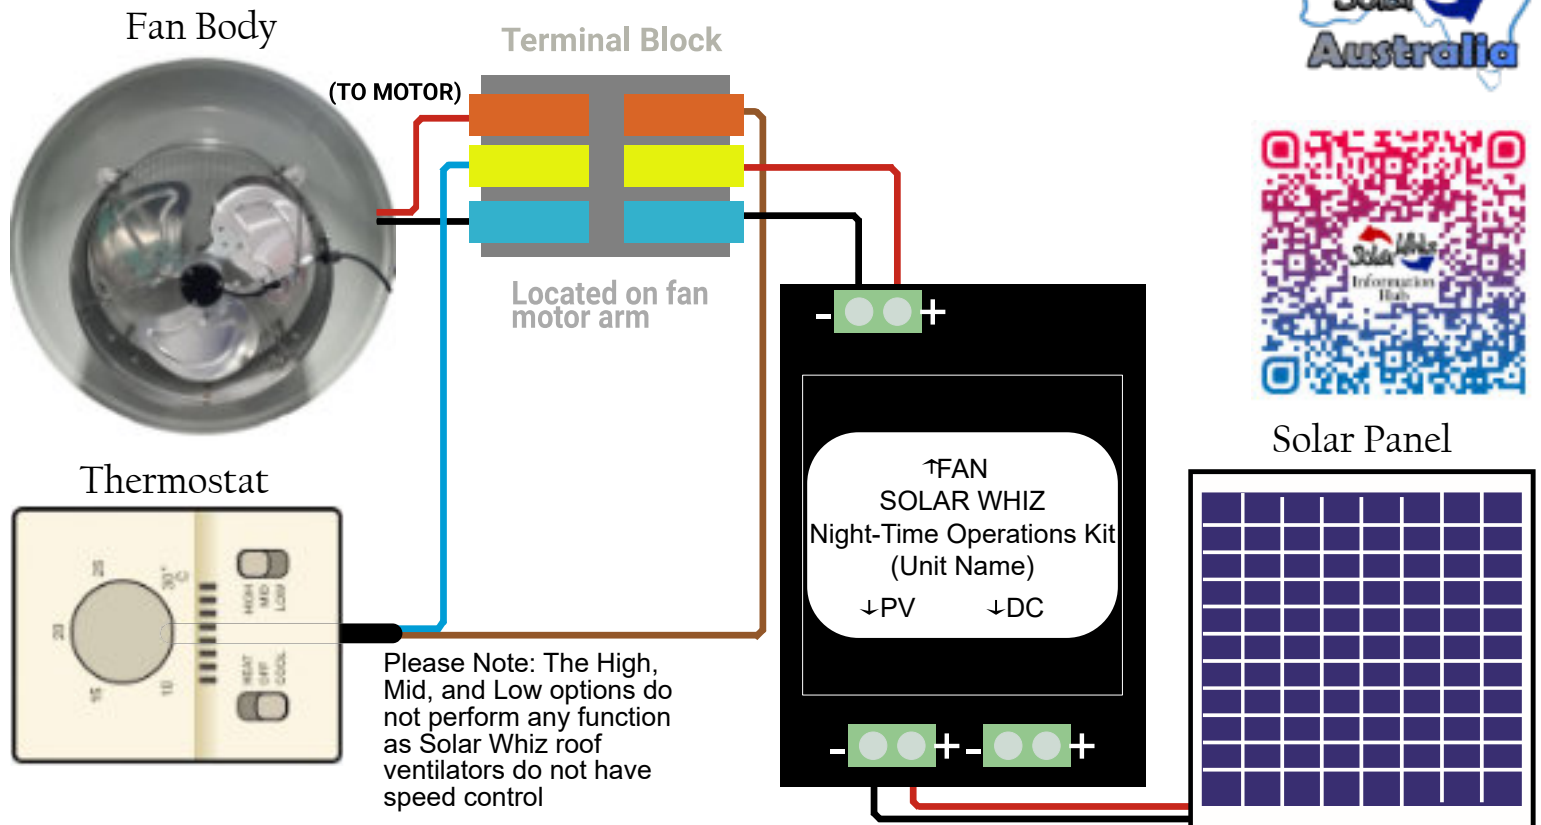

Analogue Thermostat & Night Ops - Commercial Wiring Diagram

Analogue Thermostat & Night Ops - Commercial Wiring Diagram