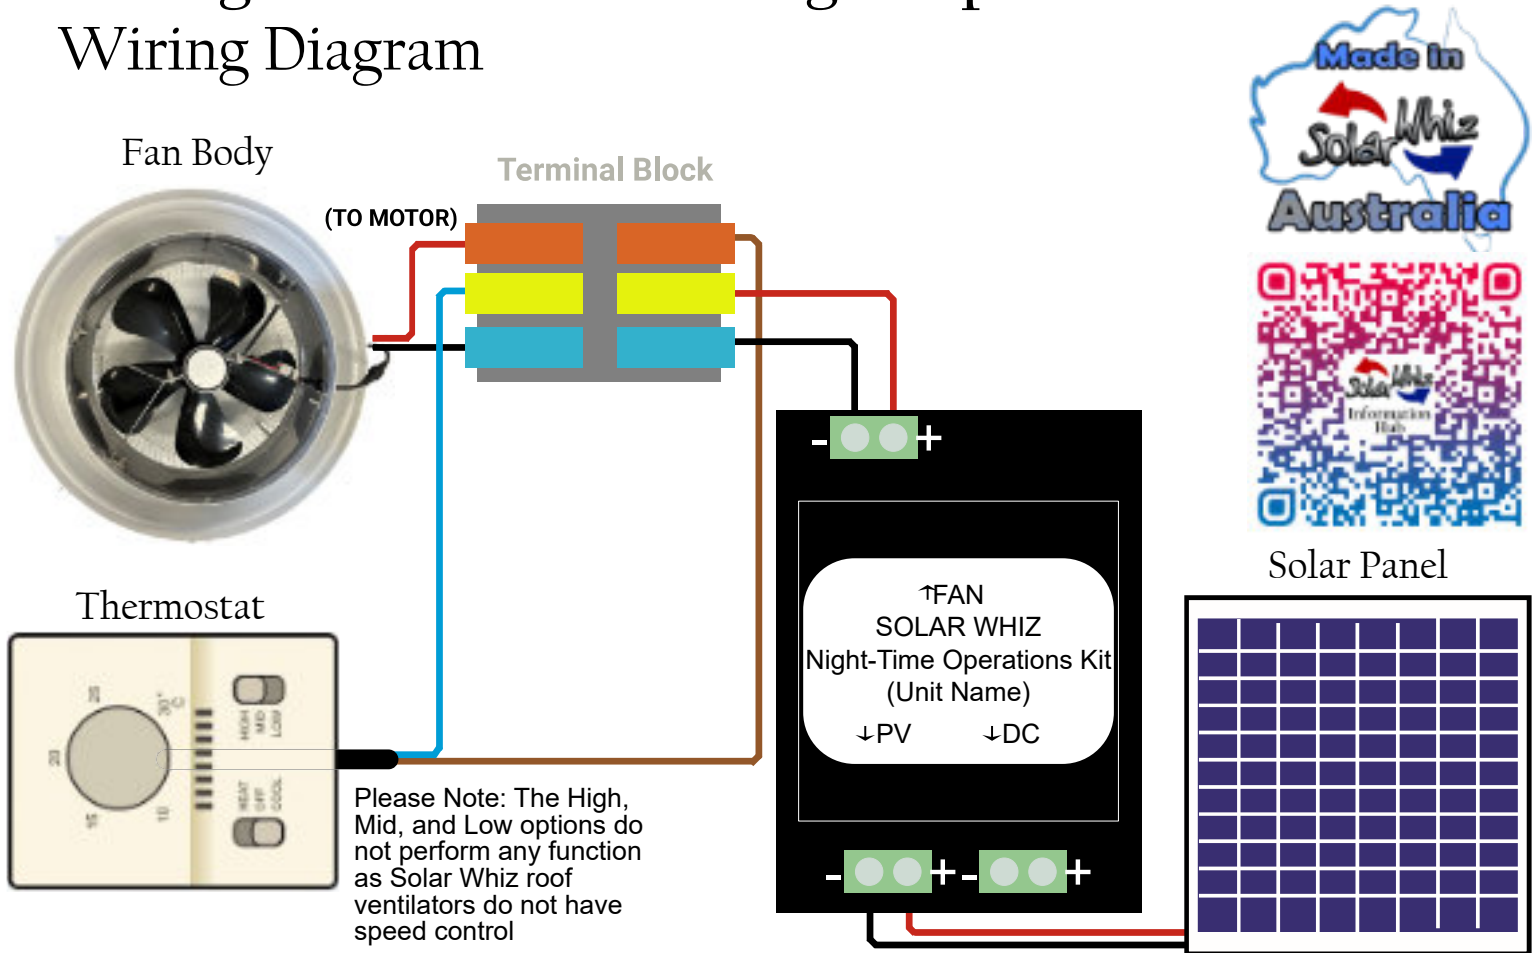

Analogue Thermostat & Night Ops - Residential Wiring Diagram

Analogue Thermostat & Night Ops - Residential Wiring Diagram