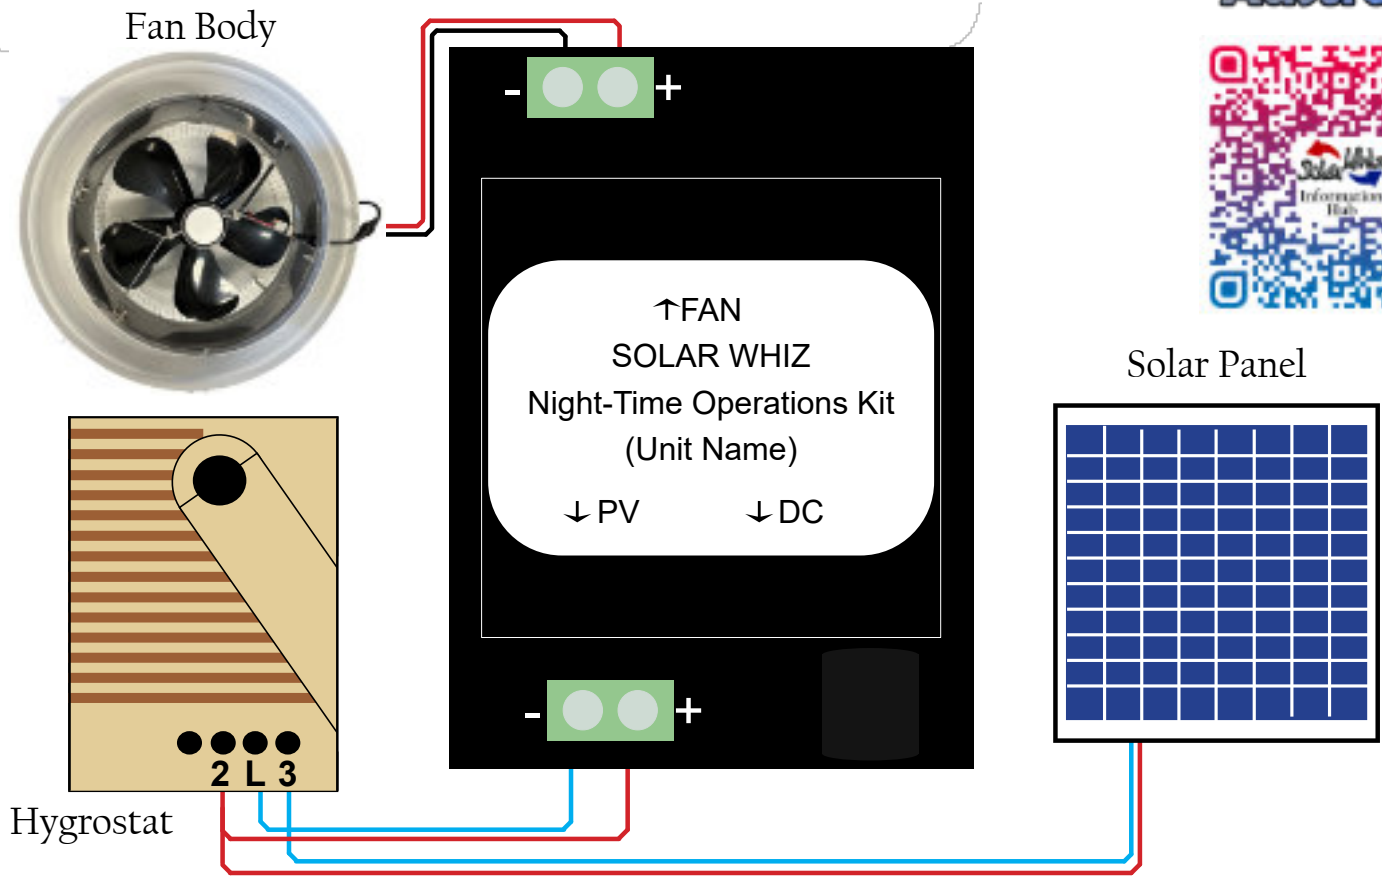

Night Operations with Analogue Hygostat Wiring Diagram

Night Operations with Analogue Hygostat Wiring Diagram