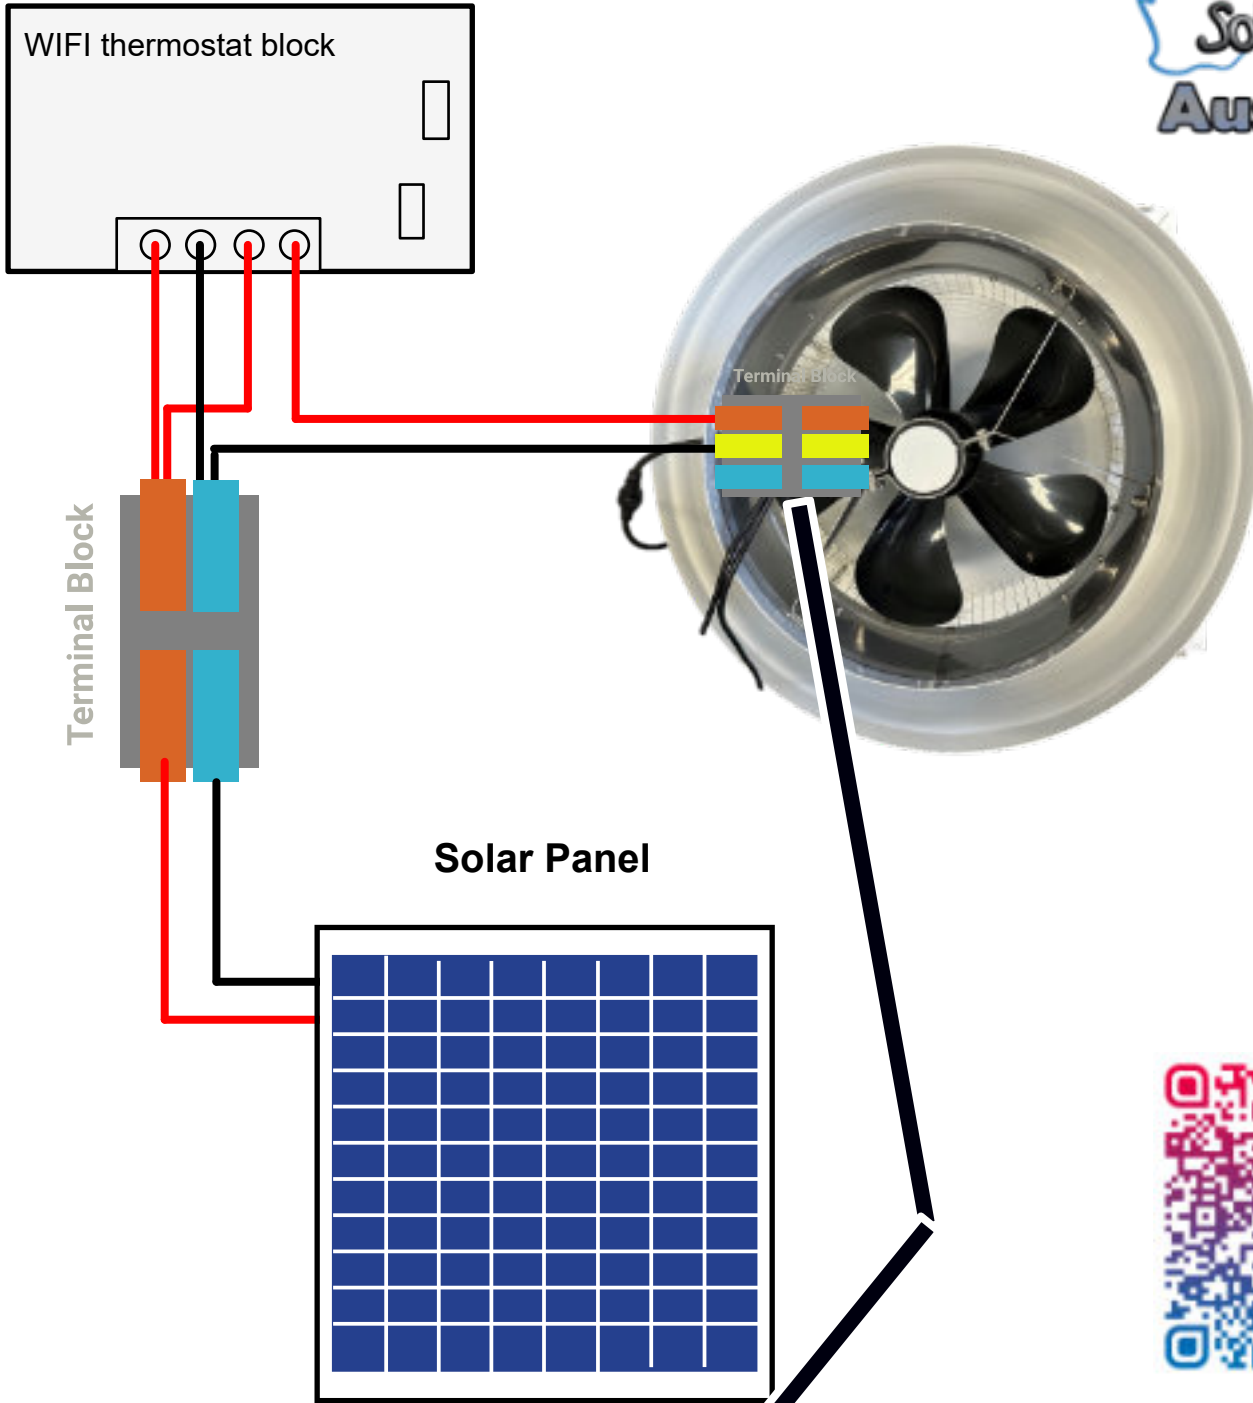

# WiFi Thermostat - Wiring Loop Diagram

This terminal block with 3 colours is located on the motor arm. The red and black wires from the wifi thermostat connect to the motor via the 3 colour terminal block as illustrated below